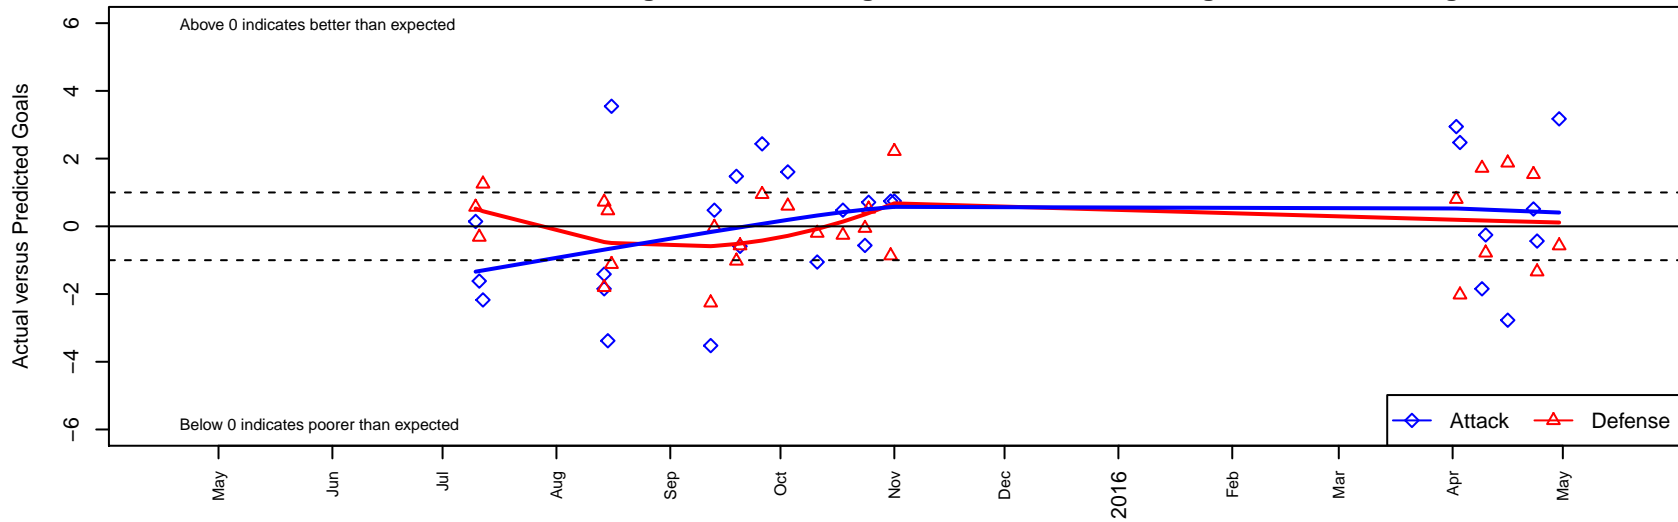

Canby United Venom G03

Canby United Soccer
 Canby, OR
 G03 total strength=554
 attack=0.86 defense=0.21
 fall league = PTT G03 Div 2 Red
 spr league = Spr OYS G03 Div 2 Red

alt names used:
 Canby Venom
 Canby Venom
 CUSA Venom
 CUSA Venom

Venues played:
 2015 ETFC Adidas Cup U11-12
 2015 Mt Hood Challenge U12
 2015 PTT G03 Division 2 Red
 2015 Spr OYS G03 Division 2 Red

Canby United Venom G03
 Dots are actual minus expected GF (blue circles) and GA (red triangles).
 Blue line is smoothed change in attack strength. Red is smoothed change in defense strength.

**attack and defense variance (black dot)
relative to other teams
and top 10 in region**

**attack and defense rating
relative to others at age
and all opponents in last 13 months**

Performance relative to 13 month average