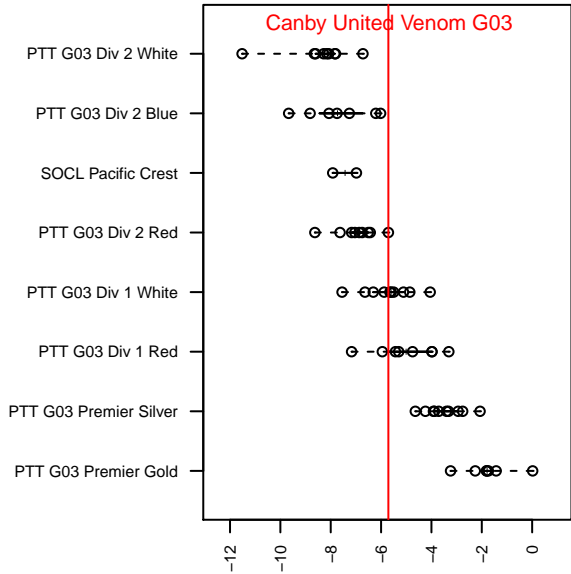

Canby United Venom G03

Canby United Soccer
 Canby, OR
 G03 total strength=554
 attack=0.86 defense=0.21
 fall league = PTT G03 Div 2 Red
 spr league = Spr OYS G03 Div 2 Red

alt names used:
 Canby Venom
 Canby Venom
 CUSA Venom
 CUSA Venom

Venues played:
 2015 ETFC Adidas Cup U11-12
 2015 Mt Hood Challenge U12
 2015 PTT G03 Division 2 Red
 2015 Spr OYS G03 Division 2 Red

Canby United Venom G03
 Dots are actual minus expected GF (blue circles) and GA (red triangles).
 Blue line is smoothed change in attack strength. Red is smoothed change in defense strength.

**attack and defense variance (black dot)
relative to other teams
and top 10 in region**

**attack and defense rating
relative to others at age
and all opponents in last 13 months**

Performance relative to 13 month average